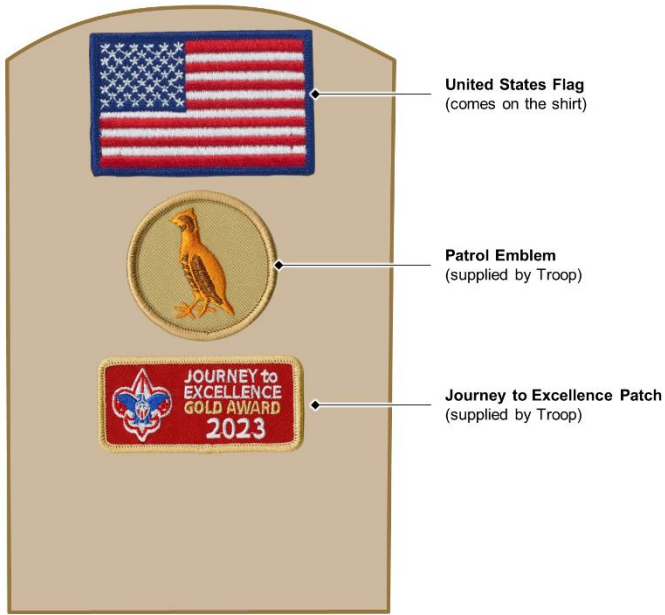

Leadership Position Patch
(supplied by the Troop)
(earned by Scout)

Trained Emblem
(supplied by Troop)

Left Sleeve

Centennial Ring - Optional
(purchased by Scout)

World Crest Emblem
(purchased by Scout)

Service Pins (years of service)
Gold: Cub Scouts
Green: Scouts BSA
Blue: Adult Leadership
(supplied by Troop)

Religious Emblem
(earned by Scout)

Current Rank Badge
(earned by Scout)

Arrow of Light Award
(earned by Scout)

Left Front Pocket

Troop 777 Uniforms

Right Sleeve

- United States Flag
(comes on the shirt)
- Patrol Emblem
(supplied by Troop)
- Journey to Excellence Patch
(supplied by Troop)