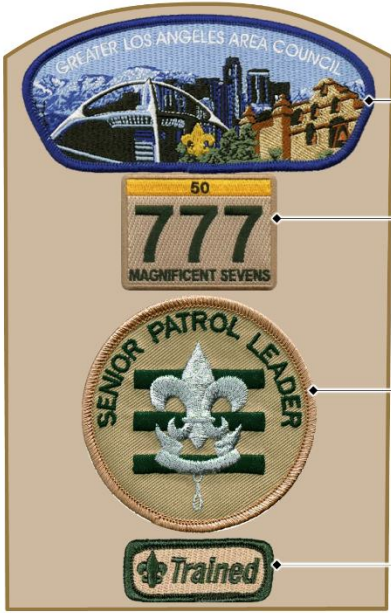

Troop 777 Uniforms

Insignia Guide

Summarized by Scout Troop 777, Diamond Bar, CA

Council Shoulder Patch
Greater Los Angeles Area Council
(purchased by Scout)

Troop 777
with 50 Year Bar
(supplied by Troop)

Leadership Position Patch
(supplied by the Troop)
(earned by Scout)

Trained Emblem
(supplied by Troop)

Left Sleeve